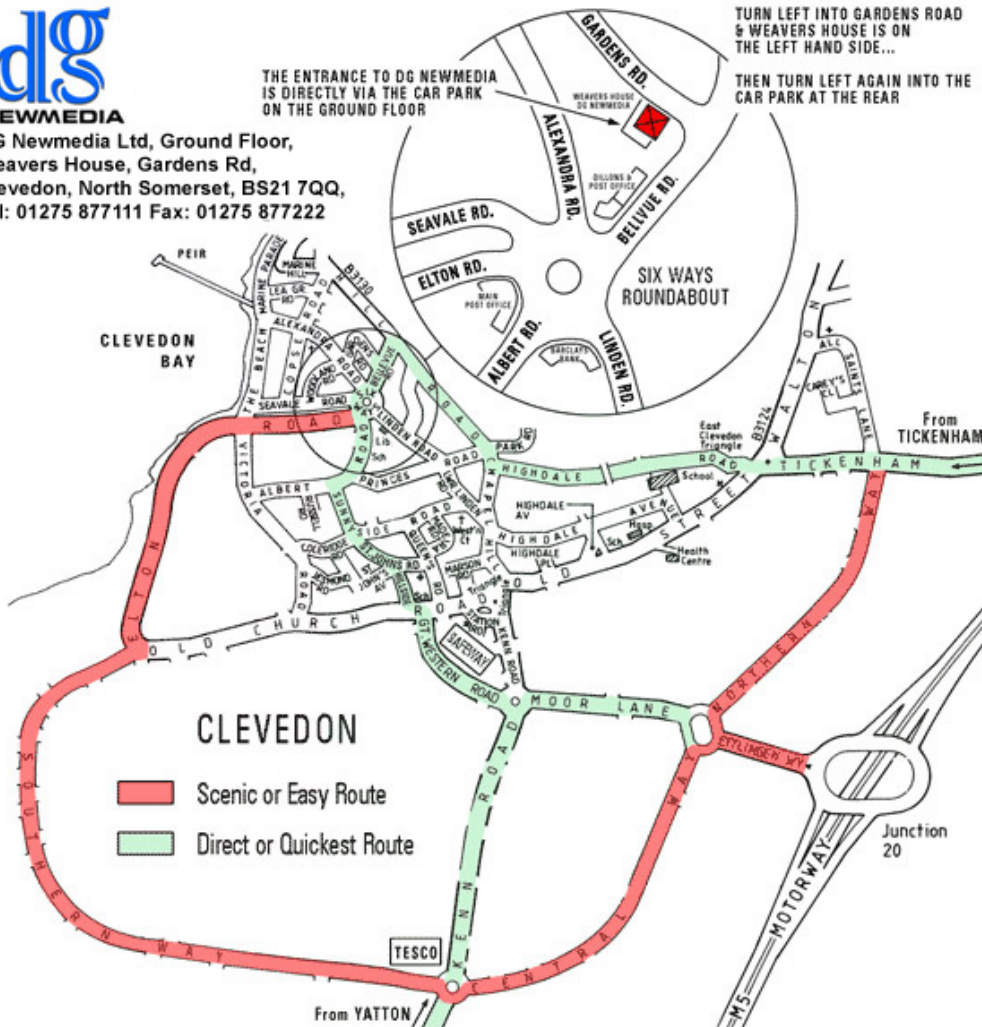

Directions to DG Newmedia - From Yatton

NEWMEDIA

DG Newmedia Ltd, Ground Floor,
Weavers House, Gardens Rd,
Clevedon, North Somerset, BS21 7QQ,
Tel: 01275 877111 Fax: 01275 877222

Direct Route:

Travel along Kenn Road towards Clevedon until you reach the Tesco Roundabout.

Proceed directly over the roundabout until you reach the mini roundabout at the end, then turn left into Great Western Road (Safeway on the right) and continue along until you reach the traffic lights. Turn left at the lights and then immediately right into Hillside Road, (library on your right) continue up Hillside Road into St. Johns Road and then turn right at the top (Doctors on left) into Albert Road. Continue along Albert Road until you reach the Six Ways roundabout. Finally, take the 4th exit on the left into Bellevue Road (Dillon's Newsagents on left) and then first left into Gardens Road. Weavers House is on the left. You can park at the rear of the building in spaces 5,6,7 or 8. The entrance to the building is on the ground floor entered via the car park.

Scenic Route:

Travel along Kenn Road towards Clevedon until you reach the Tesco Roundabout. At the roundabout, turn left and follow Southern Way (Tesco on the right) towards the Sea Front. At the end of the road turn left and continue along Elton Way until you reach Six Ways roundabout. Take the third exit into Bellevue Road (Dillon's Newsagents on left) then turn left into Gardens Road and Weavers House is on the left. You can park at the rear of the building in spaces 5,6,7 or 8. The entrance to the building is on the ground floor entered via the car park.