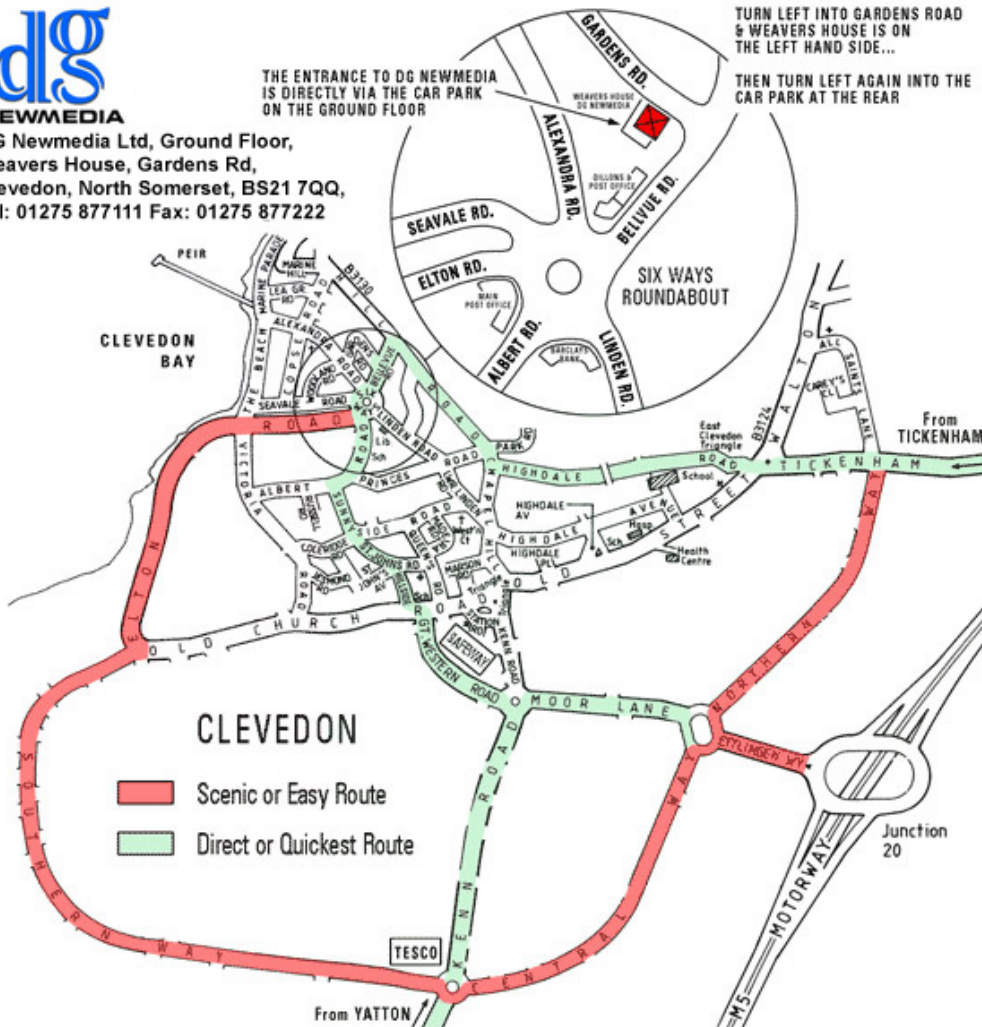

Directions to DG Newmedia - From Bristol/Tickenham

NEWMEDIA

DG Newmedia Ltd, Ground Floor,
Weavers House, Gardens Rd,
Clevedon, North Somerset, BS21 7QQ,
Tel: 01275 877111 Fax: 01275 877222

Direct Route:

On entering Clevedon from Bristol via the Tickenham Road proceed straight ahead until you reach a mini roundabout, just past the Shell Garage on your right. Turn left and then immediately right (between the two small shops) up Highdale Road. At the end of Highdale Road, turn right into Hill Road (one way road) and proceed directly ahead until you reach the junction with Bellevue Road (Opposite Challicom's). Turn Left into Bellevue Road and then first left into Gardens Road. Weavers House is on the left. You can park at the rear of the building in spaces 5,6,7 or 8. The entrance to the building is on the ground floor entered via the car park.

Scenic Route:

On entering Clevedon from Bristol via the Tickenham Road, turn left into Northern Way. Continue straight ahead across the next roundabout into Central Way and then over the next roundabout into Southern Way (Tesco on the right) towards the Sea Front. At the end of the road turn left and continue along Elton Way until you reach Six Ways roundabout. Take the third exit into Bellevue Road (Dillon's Newsagents on left) then turn left into Gardens Road and Weavers House is on the left. You can park at the rear of the building in spaces 5,6,7 or 8. The entrance to the building is on the ground floor entered via the car park.